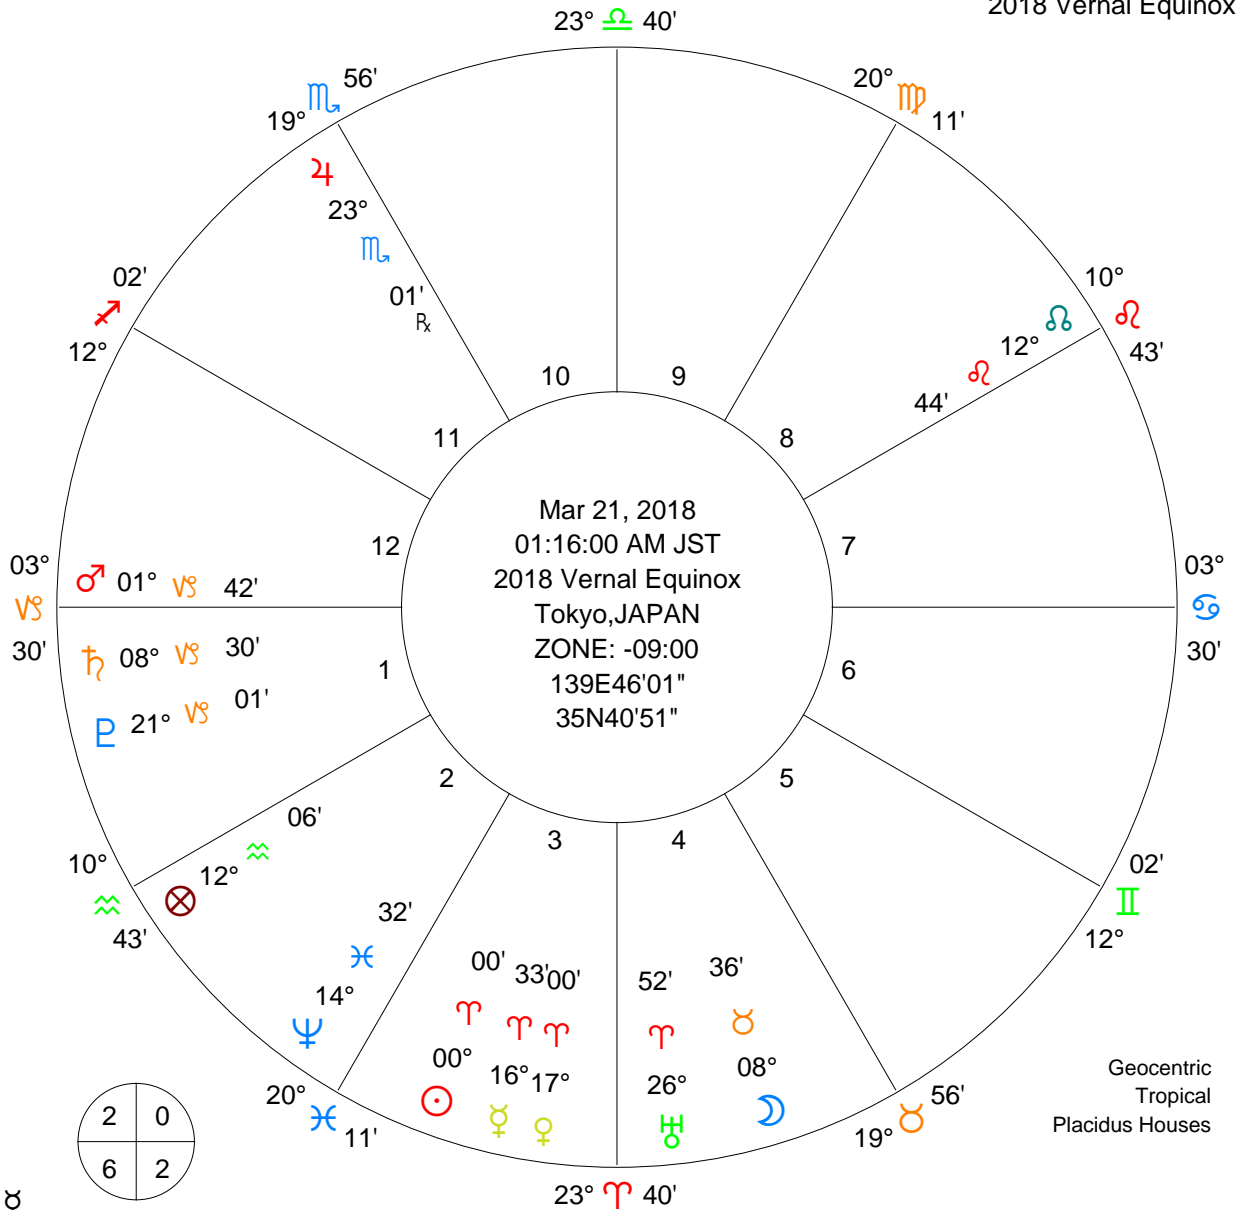

Closest	
☽△♄	0°06's
♃♃♀	0°27's
☉□♂	1°42'a
♂♂Asc	1°48's
♃♂♂	1°60'a
♂□♂	2°39's
♄♂♂	3°12'a
☉□Asc	3°30's
♀□♂	4°01'a
♃□♂	4°28'a
♂♂♄	4°50's
♄♂Asc	4°59'a
☽△Asc	5°05'a
♄□♂	5°51's
☽♂♂	5°57'a
♄△Asc	6°38's
♀♂♂	6°41's
♂♂♄	6°47'a

PI	Decl.
♂	-23° 30'
♄	-22° 17'
♂	-21° 28'
♃	-17° 20'
♄	-06° 56'
☉	+00° 01"
♀	+05° 51'
♃	+09° 18'
☽	+09° 30'
♄	+09° 52'

	♈	♉	♊	♋	♌	♍	♎	♏	♐	♑	♒	♓								
☉	♈																			
☽		♋																		
♂			♈																	
♃				♃																
♄					♄															
♅						♅														
♆							♆ <td></td> <td></td> <td></td> <td></td> <td></td>													
♇								♇ <td></td> <td></td> <td></td> <td></td>												
♈									♈ <td></td> <td></td> <td></td>											
♉										♉ <td></td> <td></td>										
♊											♊ <td></td>									
♋												♋								
♌													♌							
♍														♍						
♎															♎					
♏																♏				
♐																	♐			
♑																		♑		
♒																			♒	
♓																				♓

2	0
6	2

	Crđ	Fix	Mut
Fir	3	0	0
Ear	4	1	0
Air	1	0	0
Wat	0	1	2

Wednesday Mar 21, 2018  
The 80th day of the year.  
01:16:00 AM JST -09:00  
LMT: 01:35:04  
UT: 16:16:00<  
UT-LMT: -09:19:04  
ST: 13h27m39s  
RAMC: 201°55'  
Local Apparent Time: 01:27:40  
Equation of Time: 07m24s  
Planetary Hour: Saturn (♄)  
8th Hour of Mars-Night  
Sunrise (approx.): 05:48 JST  
Sunset (approx.): 17:48 JST  
Moon in 1st Quarter  
☉/☽ Angle: 038°36'  
☽'s Motion: +13°40'36"  
Julian Day: 2458198.17778

PI	Geo Lon	Rx
☽	08°♄35' 37"	
☉	00°♈00' 00"	
♃	16°♈32' 33"	
♀	16°♈59' 42"	
♂	01°♈42' 15"	
♃	23°♈00' 56"	Rx
♄	08°♈29' 30"	
♅	26°♈52' 24"	
♆	14°♈32' 18"	
♇	21°♈00' 58"	
♈	12°♈43' 56"	
♉	23°♈40' 19"	
Asc	03°♈30' 12"	
Vtx	14°♈00' 37"	
Eq	20°♈15' 22"	
☉	12°♈05' 49"	